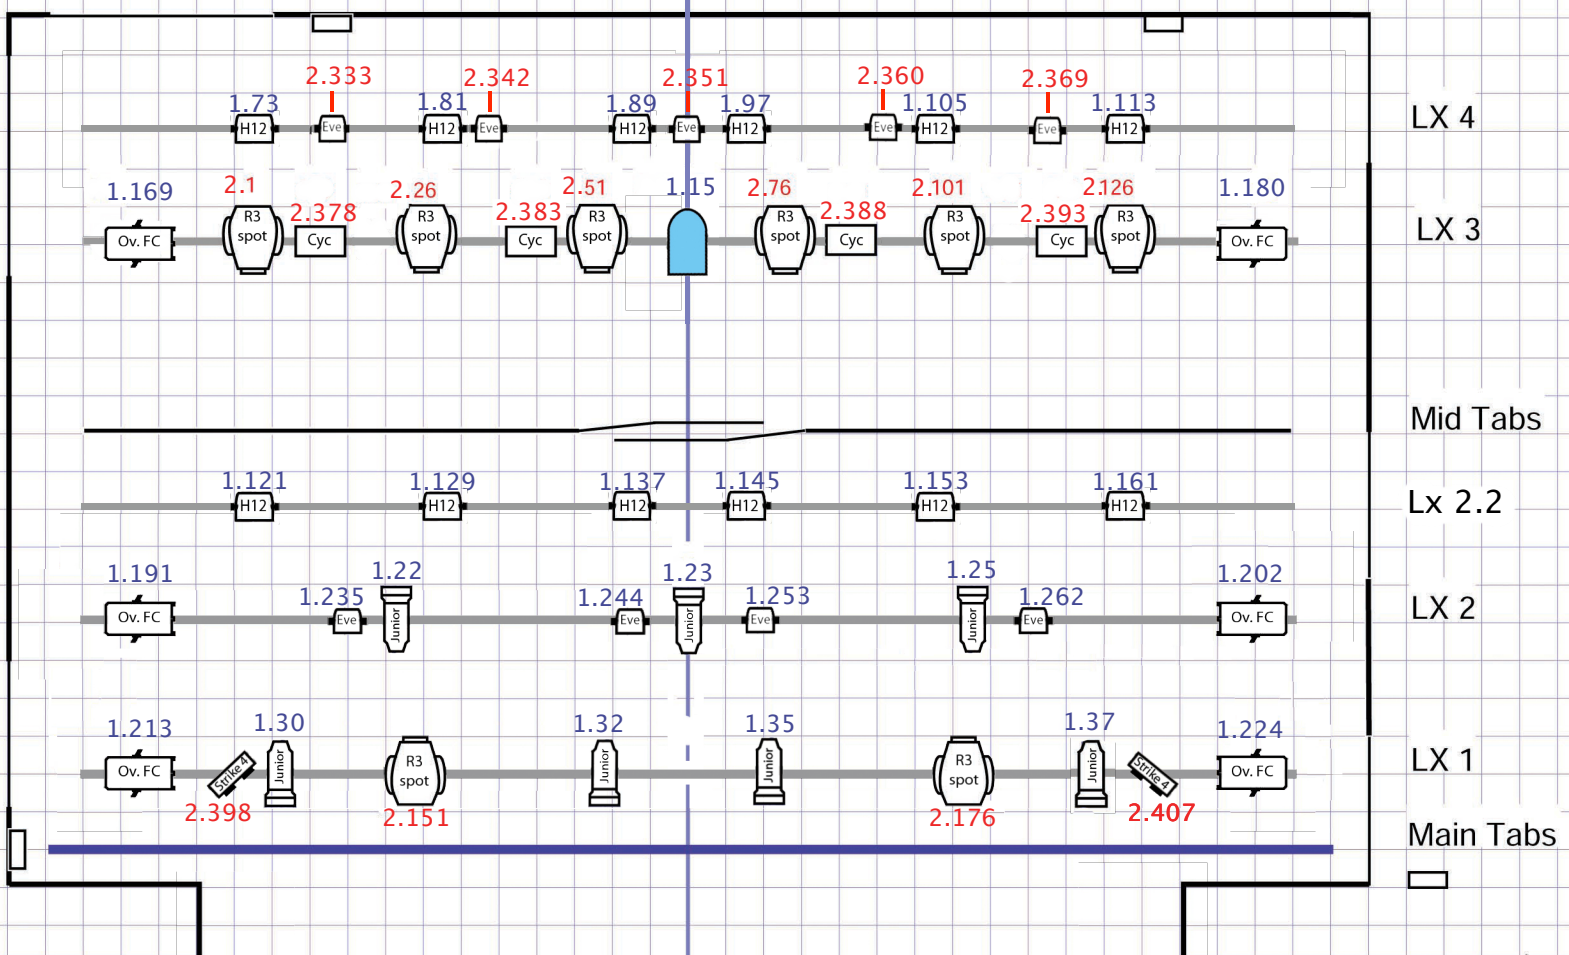

Drawing:  
Standard LX Rig

Version;5  
29th August 2024

Notes:  
Hemp bars and masking omitted for clarity

Venue:  
Tamworth Assembly Rooms

Scale;  
0.25m per division

Stage Apron

Auditorium

Perch A Left

Perch A Right

Perch B Left

Perch B Right

FoH Truss A

FoH Truss B

FoH Truss C

Legend

- |                                     |                              |                   |                       |
|-------------------------------------|------------------------------|-------------------|-----------------------|
| Chauvet HP12 Par 8 ch               | Chauvet Ovation 915 FC 11 ch | Patt 743          | CCT Sil 30            |
| Chauvet EVE VW 9 ch                 | Chauvet Ovation 915 VW 19 ch | CCT Starlette     | Par CP62              |
| Chauvet Colorado Quad Zoom VW 10 ch | Chauvet Rogue R3 Spot 25 ch  | Minulette F       | Minulette Profile     |
| Chauvet Colorado Quad Zoom FC 17 ch | Chauvet Rogue R2x Wash 22 ch | Source 4 Jnr Zoom | Chauvet Strike 4 9 ch |
| ETC Colorsource LED CYC 5 ch        |                              | Source 4 Zoom     |                       |